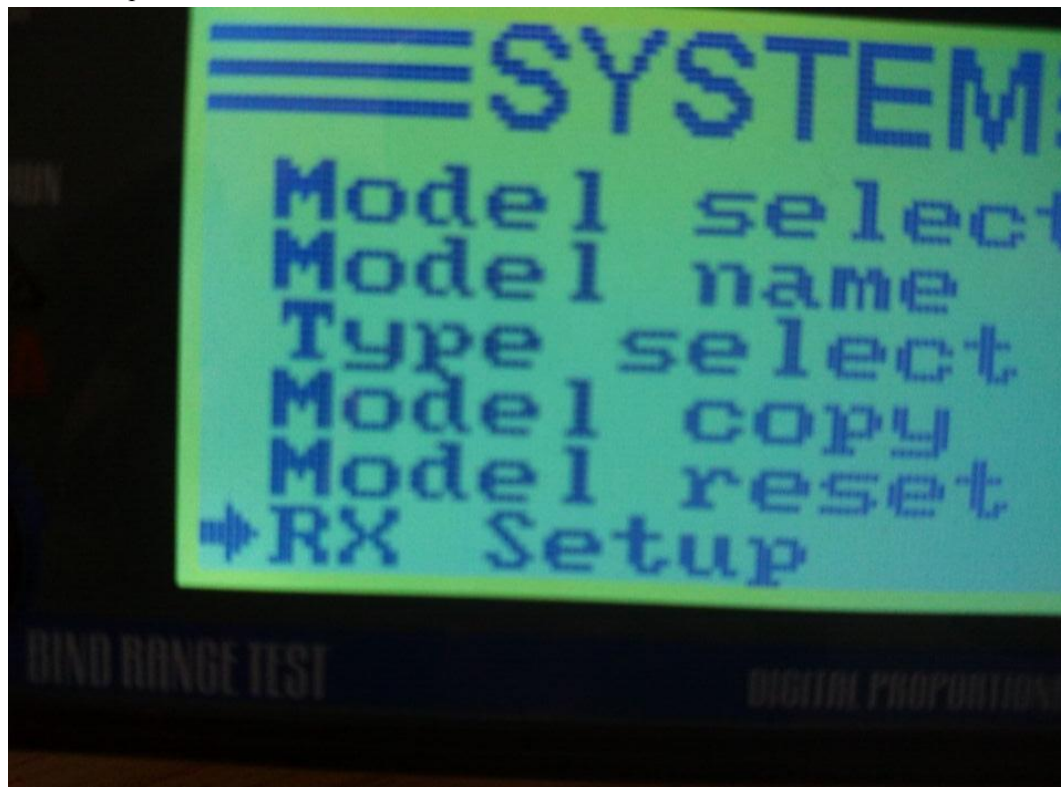

First step: system setup

Second step:

Third step:

Fourth step:

Fifth step:

Sixth step:

之后可以长按 cancel 键保存调节的东西。
Then long Press "cancel" to save your setting.